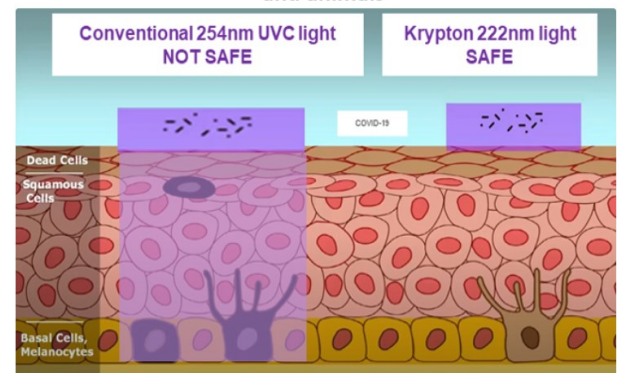

Lamp Life:	3,000 hrs
Expected Luminaire Life: (depending on operating parameters)	Up to 15 years
200-230nm Output:	320mW (peak @ 222nm)
Beam Dispersion:	0-40° (1/2 angle)

Operation & Storage

Operating Temperature Range:	-20°C to 60°C
Operating Humidity:	10-80%
Altitude:	0-10,000 ft.
Storage Humidity:	<90%
Storage Temperature:	<60°C

Included Accessories:

- 100-277VAC 50/60 Hz to 24VDC 60W transformer
- Drop ceiling clip mount
- Ceiling mounting plate and hardware for ¼ twist lock installation
- 20 ft., 2 conductor shielded cable
- Installation manual

Applications:

- Medical and dental facilities
- Government and defense facilities
- Commercial office, elevators and stairwells
- Public facilities (airports, city halls, museums, theaters, amusement parks, bathrooms)
- Transportation (airplanes, buses, cruise ships, trains, subways and ferries)
- Elderly care facilities
- Daycare centers
- Grocery and convenience stores
- Hotels, resorts and casinos
- Restaurants/Retail
- Universities and schools
- Athletic facilities (stadiums, locker rooms and equipment)
- Residential, Commercial and Industrial facilities
- Sanitation of water or chemical sensitive applications
- Food preparation and delivery
- Extending food shelf life
- Hand hygiene - no water, soap or paper towels
- Shipping and logistics

Krypton Far-UVC (222 nm) lighting is much safer for humans and animals

BrightWater Energy Solutions—Authorized FARUV Distributor
Joseph.carbine@gmail.com / 717-440-5753